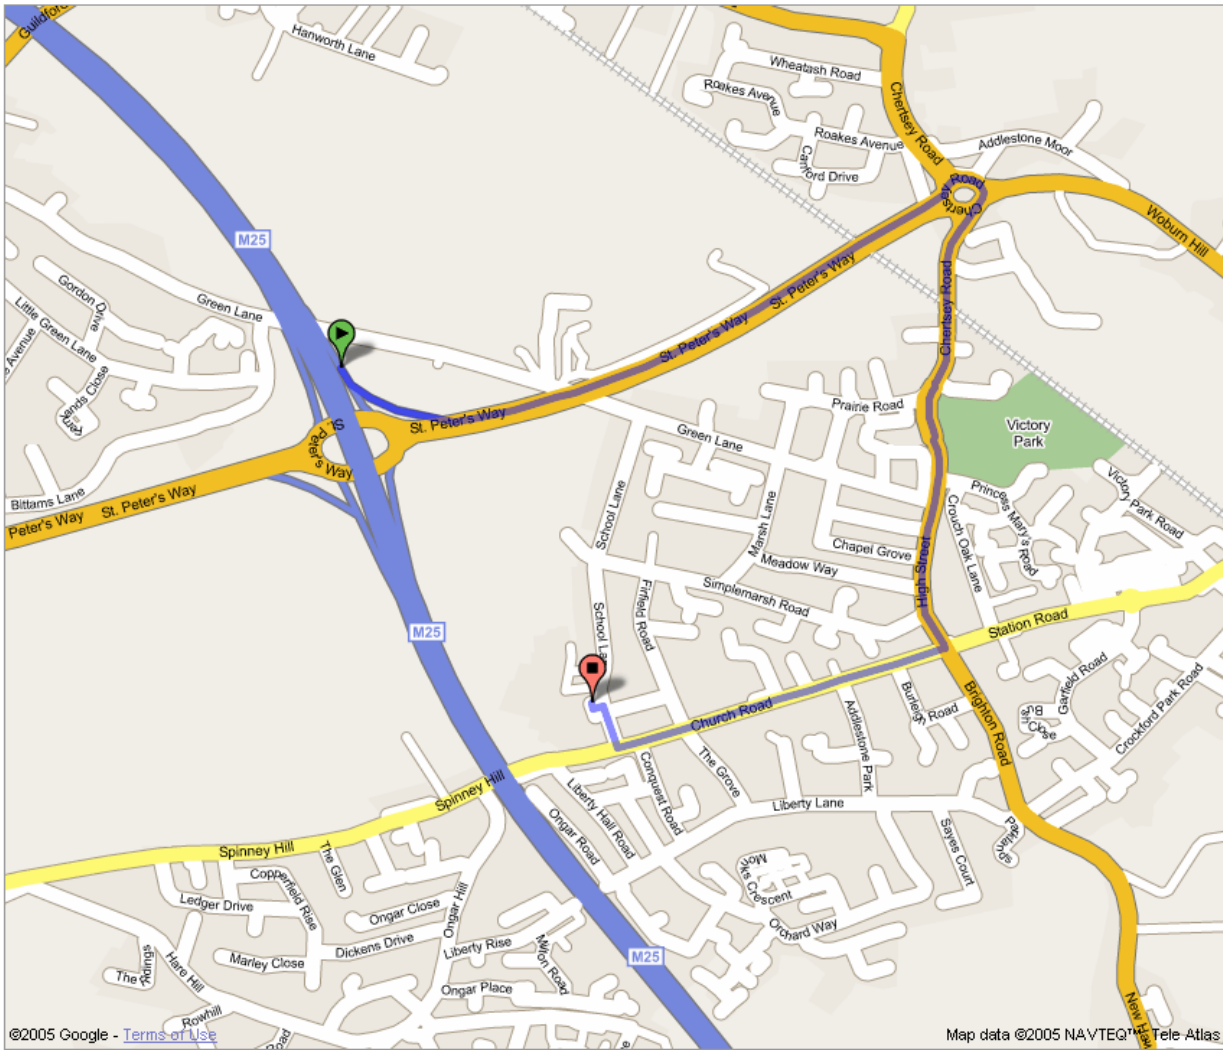

Woking Korfball Club

Training on Tuesdays at 7:45pm to 9pm from 22nd August 2006 to May 2007

The first two training sessions are free. Dress for indoor sports.

Address

Addlestone Leisure Centre
Jubilee High School
School Lane
Addlestone
Surrey KT15 1TD

Email: alcenquiries@runnymede.gov.uk
01932 858966

Directions

- Leave the M25 at Junction 11, turn towards **Chertsey**.
- At the first **roundabout**, take the **last exit**, towards Addlestone.
- Continue ½ mile to first **traffic lights at cross-roads**, turn **right** into Church Road.
- Continue ½ mile and turn **right into School Lane**, just before a zebra crossing (if see M25, then gone too far).
- Turn left into the car park at the entrance to **Jubilee High School**.

Maps

Maps provided by Google Maps <http://www.google.co.uk/maps>