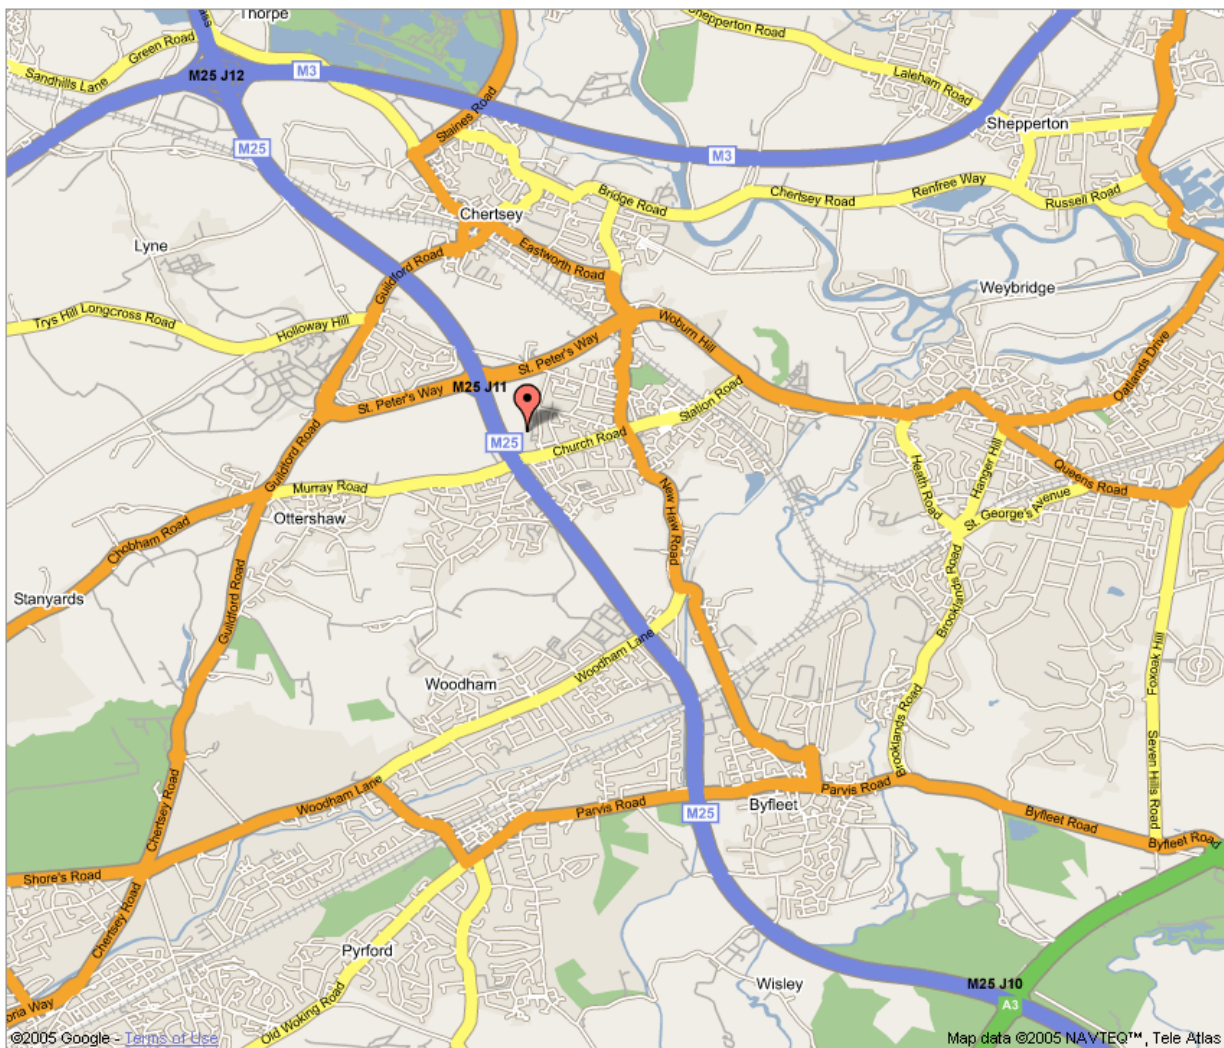

Woking Korfball Club

Training on Tuesdays at 7:45pm to 9pm from 22nd August 2006 to May 2007

The first two training sessions are free. Dress for indoor sports.

Address

Addlestone Leisure Centre
Jubilee High School
School Lane
Addlestone
Surrey KT15 1TD

Email: alcenquiries@runnymede.gov.uk
01932 858966

Directions

- Leave the M25 at Junction 11, turn towards **Chertsey**.
- At the first **roundabout**, take the **last exit**, towards Addlestone.
- Continue ½ mile to first **traffic lights at cross-roads**, turn **right** into Church Road.
- Continue ½ mile and turn **right into School Lane**, just before a zebra crossing (if see M25, then gone too far).
- Turn left into the car park at the entrance to **Jubilee High School**.

Maps

Maps provided by Google Maps <http://www.google.co.uk/maps>